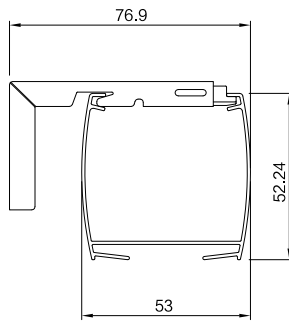

Cordless Headrail

Continuous Loop/Bead Chain/
Motorized Headrail

26mm Bottom Rail

38
mm

38mm Motorized
Headrail(JS rail)

38mm Headrail

38mm Bottom Rail

45
mm

45mm Motorized
Headrail(JS rail)

45mm Headrail

45mm Bottom Rail

Inside Mount

Measurement requirements :
The depth(D)of the window hole should be more than 6cm.
Width: Measue W1,W2,W3, select the shortest one as the Width

Width of Blind=Width-0.5cm
Height of Blind=Height

Outside Mount

Window frames protruding the wall by more than 1cm will not be suitable for the outside mounting

Width of Blind=Width+10cm
Height of Blind=Height+15cm