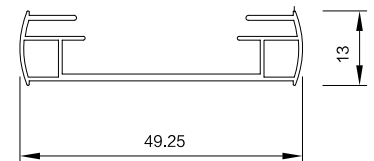

Cordless Headrail

Continuous Loop/Bead Chain/
Motorized Headrail

26mm Bottom Rail

38
mm

38mm Motorized
Headrail(JS rail)

38mm Headrail

38mm Bottom Rail

45
mm

45mm Motorized
Headrail(JS rail)

45mm Headrail

45mm Bottom Rail

Inside Mount

Measurement requirements :
The depth(D)of the window hole should be more than 6cm.
Width: Measue W1,W2,W3, select the shortest one as the Width