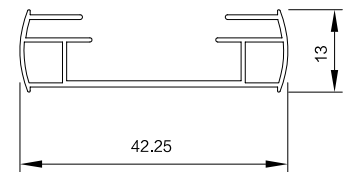

Cordless Headrail

Continuous Loop/Bead Chain/
Motorized Headrail

26mm Bottom Rail

38
mm

38mm Motorized
Headrail(JS rail)

38mm Headrail

38mm Bottom Rail

45
mm

45mm Motorized
Headrail(JS rail)

45mm Headrail

45mm Bottom Rail

Inside Mount

Measurement requirements :
The depth(D)of the window hole should be more than 6cm.
Width: Measue W1,W2,W3, select the shortest one as the Width