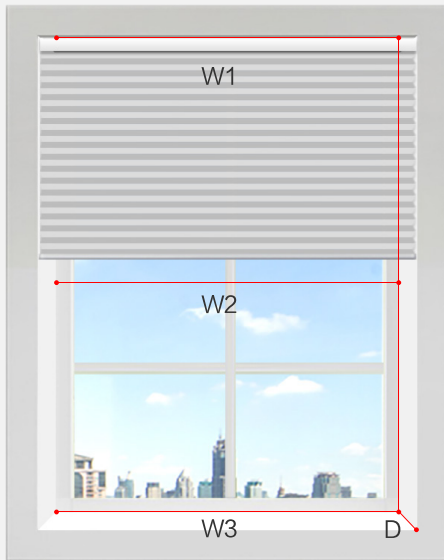

45mm Motorized
Headrail(JS rail)

45mm Headrail

45mm Bottom Rail

Inside Mount

Measurement requirements :
The depth(D)of the window hole should be more than 6cm.
Width: Measue W1,W2,W3, select the shortest one as the Width

Width of Blind=Width-0.5cm
Height of Blind=Height

Outside Mount

Window frames protruding the wall by more than 1cm will not be suitable for the outside mounting

Width of Blind=Width+10cm
Height of Blind=Height+15cm