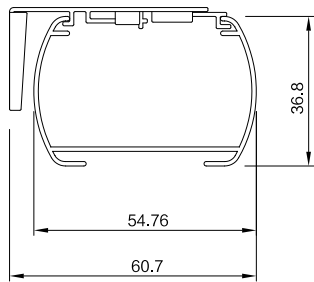

Cordless Headrail

Continuous Loop/Bead Chain/
Motorized Headrail

26mm Bottom Rail

38
mm

38mm Motorized
Headrail(JS rail)

38mm Headrail

38mm Bottom Rail

45
mm

45mm Motorized
Headrail(JS rail)

45mm Headrail

45mm Bottom Rail

Inside Mount

Measurement requirements :
The depth(D)of the window hole should be more than 6cm.
Width: Measue W1,W2,W3, select the shortest one as the Width

Width of Blind=Width-0.5cm
Height of Blind=Height

Outside Mount

Window frames protruding the wall by more than 1cm will not be suitable for the outside mounting

Width of Blind=Width+10cm
Height of Blind=Height+15cm