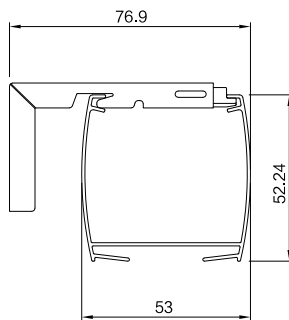

Cordless Headrail

Continuous Loop/Bead Chain/
Motorized Headrail

26mm Bottom Rail

38
mm

38mm Motorized
Headrail(JS rail)

38mm Headrail

38mm Bottom Rail

45
mm

45mm Motorized
Headrail(JS rail)

45mm Headrail

45mm Bottom Rail

Inside Mount

Measurement requirements :
The depth(D)of the window hole should be more than 6cm.
Width: Measue W1,W2,W3, select the shortest one as the Width

Width of Blind=Width-0.5cm
Height of Blind=Height

Outside Mount

Window frames protruding the wall by more than 1cm will not be suitable for the outside mounting

Width of Blind=Width+10cm
Height of Blind=Height+15cm