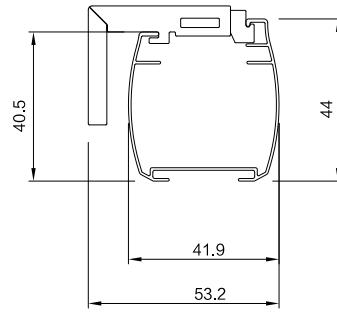

☀️ 93024A

☀️ 93024B

☀️ 93024C

☀️ 93024D

☀️ 93024E

Please contact us for more color

Parameters of Rail

26
mm

Cordless Headrail

Continuous Loop/Bead Chain/
Motorized Headrail

26mm Bottom Rail

38
mm

38mm Motorized
Headrail(JS rail)

38mm Headrail

38mm Bottom Rail

45
mm

45mm Motorized
Headrail(JS rail)

45mm Headrail

45mm Bottom Rail

Inside Mount

Measurement requirements :
The depth(D)of the window hole should be more than 6cm.
Width: Measue W1,W2,W3, select the shortest one as the Width