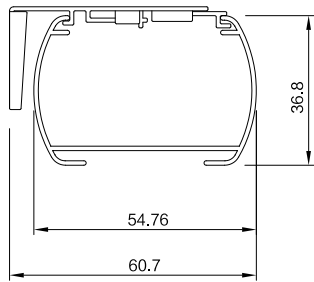

Cordless Headrail

Continuous Loop/Bead Chain/
Motorized Headrail

26mm Bottom Rail

38
mm

38mm Motorized
Headrail(JS rail)

38mm Headrail

38mm Bottom Rail

45
mm

45mm Motorized
Headrail(JS rail)

45mm Headrail

45mm Bottom Rail

Inside Mount

Measurement requirements :
The depth(D)of the window hole should be more than 6cm.
Width: Measue W1,W2,W3, select the shortest one as the Width

Width of Blind=Width-0.5cm
Height of Blind=Height

Outside Mount

Window frames protruding the wall by more than 1cm will not be suitable for the outside mounting

Width of Blind=Width+10cm
Height of Blind=Height+15cm